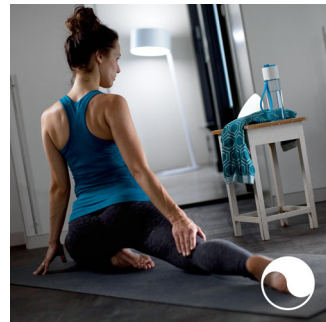

Light for your daily routines

Light influences our mood and behavior. Philips Hue can help you to customize your daily routines into moments you can enjoy. Skip your morning coffee and get ready for the day with cool, bright white daylight that helps to energize your body and mind. Stay focussed with finely tuned bright white light. Or put your feet up and relax with a soft glow of white light for the perfect end of the day.