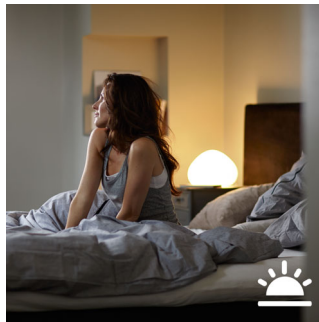

Sync with music and movies

Extend your TV viewing experience to the whole room or sync light to your favorite music and see how light reacts to the rhythm. Download the third party apps and discover the amazing things you can do with Philips Hue.

Light up your gaming

Lift your gaming experience to the next level. Download the third party apps and discover the amazing things you can do with Philips Hue.

Wake up and go to sleep

Philips Hue will help get you out of bed the way you like it, helping you start your day feeling refreshed. The light brightness increases gradually mimicking the effect of sunrise and helps you wake up naturally, instead of being woken up by the loud sound of an alarm clock. Start your day, the right way. In the evening, the relaxing warm white light helps you to unwind, relax and prepare your body for a good night's sleep.